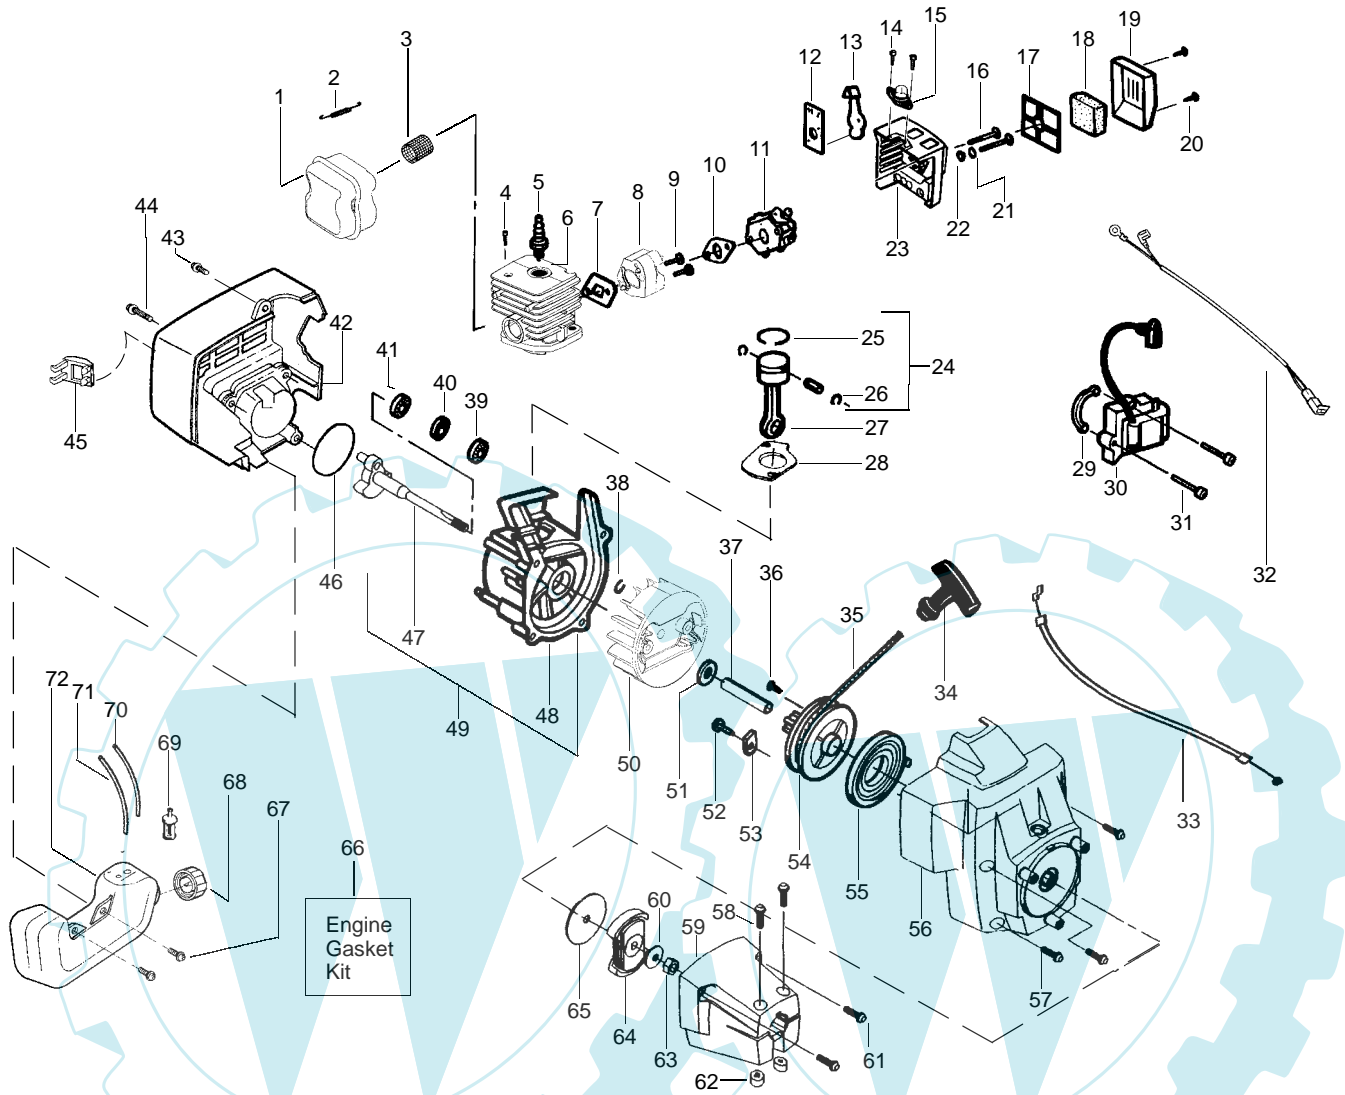

# GT2124

Spare parts

Ersatzteile

Pièces détachées

Reserve onderdelen

Repuestos

Reservdelar

PARTS LIST NO. <b>530163404</b>		<b>Jonsered</b> PARTS LIST	MODEL(s) <b>GT2124</b>
DATE <b>11/27/02</b>	Replaces 530163404 - 7/29/02		<b>Note:</b> Illustration may differ from actual model due to design changes

✓ = NEW PART NUMBER FOR THIS IPL    \* = REFER TO THE SERVICE REFERENCE INDICATED FOR MORE INFORMATION. (LOCATED AT END OF IPL)

PARTS LIST NO. <b>530163404</b>		<b>Jonsered</b> PARTS LIST	MODEL(s) <b>GT2124</b>
DATE <b>11/27/02</b>	Replaces 530163404 - 7/29/02		<b>Note:</b> Illustration may differ from actual model due to design changes

**Carburetor Assembly No. 530069998**

Ref.	Part No.	Description
1.	530069829	Carburetor Repair Kit (KIT= Indicates Contents)
2.	530038479	Limiter Cap (High-brown)
3.	530038478	Limiter Cap (Low-tan)
4.	530069844	Gasket/Diaphragm Kit (●=Indicates Contents)

**Kit - Carburetor Assembly No. 530071639 - WT-639**

Note: No Repair kits are available for this carburetor, please order the complete assembly part number 530-071639 (WT-639)

✓ = NEW PART NUMBER FOR THIS IPL   ★ = REFER TO THE SERVICE REFERENCE INDICATED FOR MORE INFORMATION. (LOCATED AT END OF IPL)  
● = THESE PARTS ARE ILLUSTRATED FOR CLARITY. ORDER COMPLETE ASSEMBLY.