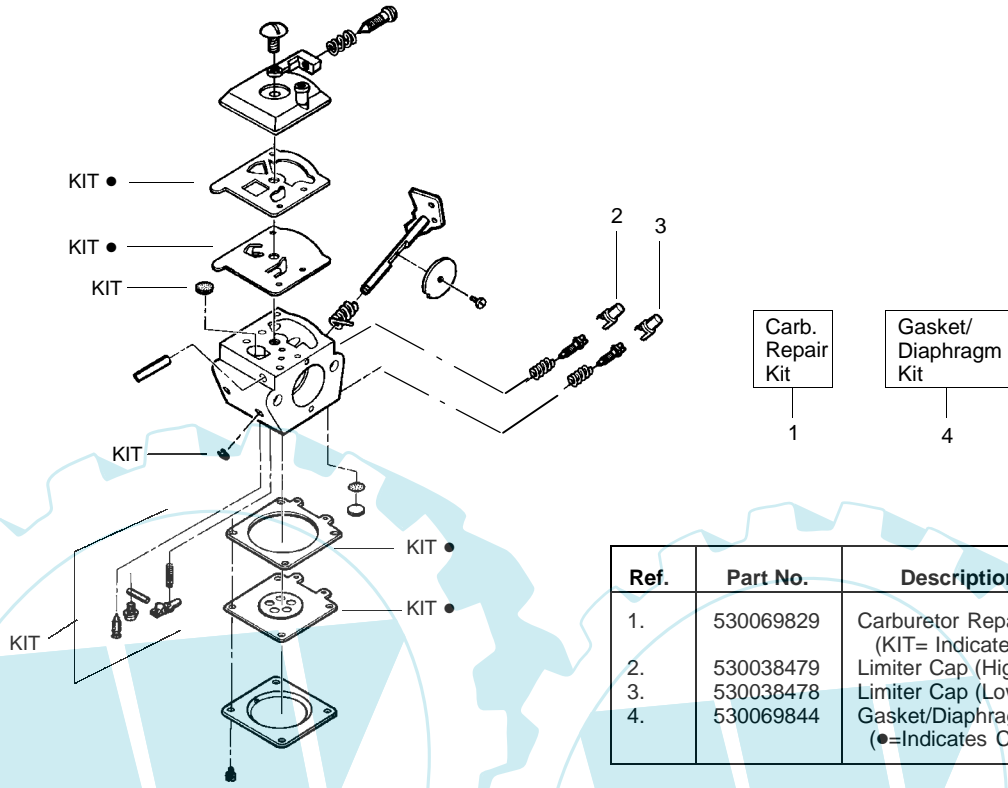

# GT2124

Spare parts

Ersatzteile

Pièces détachées

Reserve onderdelen

Repuestos

Reservdelar

PARTS LIST NO. <b>530163404</b>		<b>Jonsered</b> PARTS LIST	MODEL(s) <b>GT2124</b>
DATE <b>11/27/02</b>	Replaces 530163404 - 7/29/02		<b>Note:</b> Illustration may differ from actual model due to design changes

✓ = NEW PART NUMBER FOR THIS IPL    \* = REFER TO THE SERVICE REFERENCE INDICATED FOR MORE INFORMATION. (LOCATED AT END OF IPL)

PARTS LIST NO. <b>530163404</b>		<b>Jonsered</b> PARTS LIST	MODEL(s) <b>GT2124</b>
DATE <b>11/27/02</b>	Replaces 530163404 - 7/29/02		<b>Note:</b> Illustration may differ from actual model due to design changes

**Carburetor Assembly No. 530069998**

Ref.	Part No.	Description
1.	530069829	Carburetor Repair Kit (KIT= Indicates Contents)
2.	530038479	Limiter Cap (High-brown)
3.	530038478	Limiter Cap (Low-tan)
4.	530069844	Gasket/Diaphragm Kit (●=Indicates Contents)

**Kit - Carburetor Assembly No. 530071639 - WT-639**

Note: No Repair kits are available for this carburetor, please order the complete assembly part number 530-071639 (WT-639)

✓ = NEW PART NUMBER FOR THIS IPL   ★ = REFER TO THE SERVICE REFERENCE INDICATED FOR MORE INFORMATION. (LOCATED AT END OF IPL)  
● = THESE PARTS ARE ILLUSTRATED FOR CLARITY. ORDER COMPLETE ASSEMBLY.